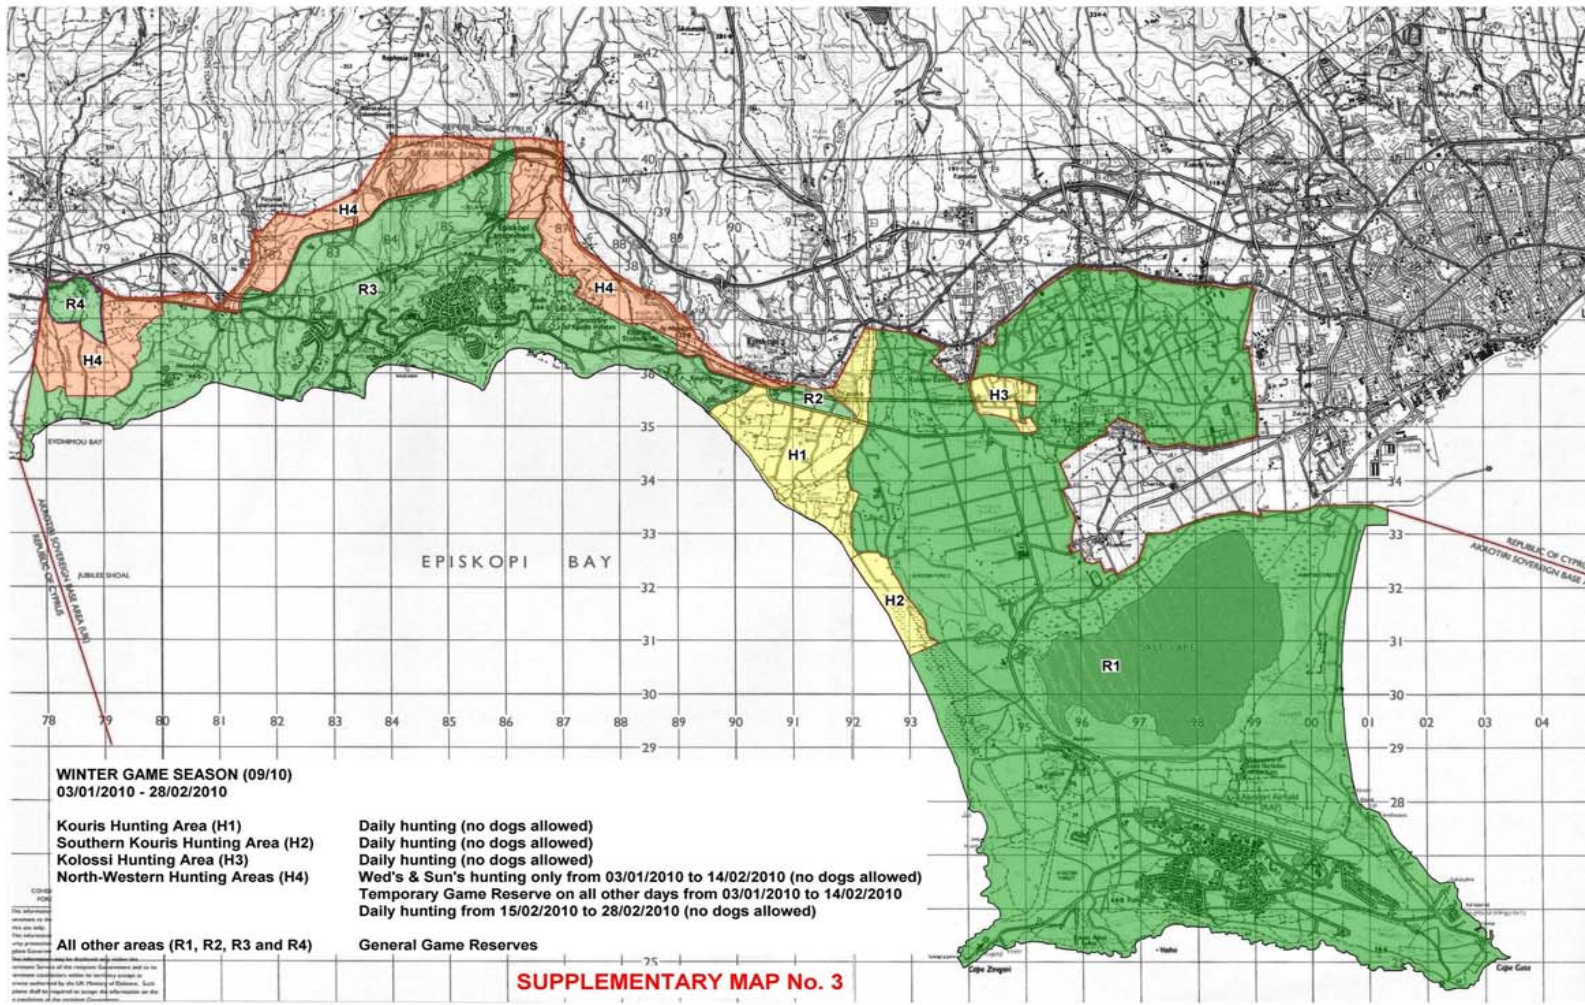

## Winter Game Season (09/10) (03 Jan 10 – 28 Feb 10)

## Winter Game Season (09/10) – Game Species